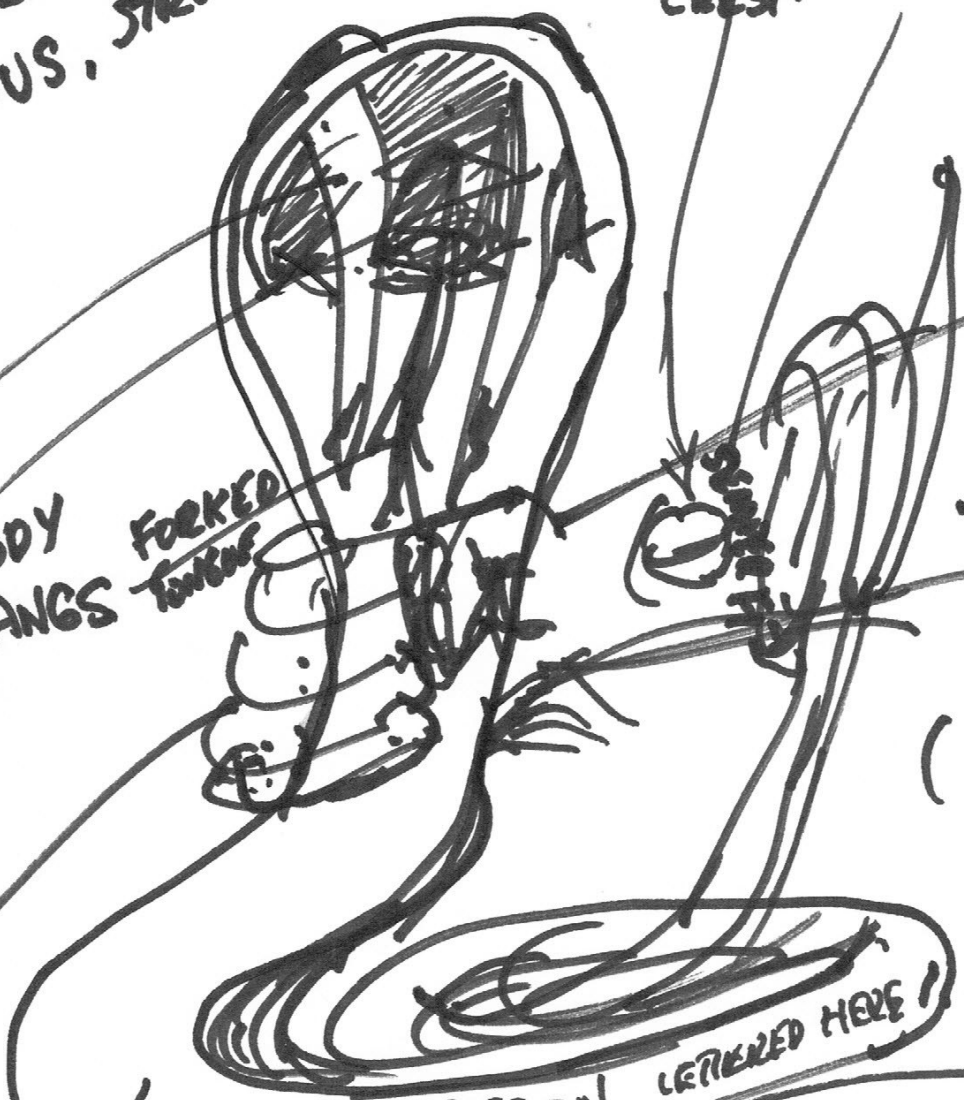

SHAKE LOOK POWERFUL
VICIOUS, STRONG.

TATTOO
MARINE
CREST.

SEMPER FI

PAGE 2

BLOODY
FANGS FORKED
TONGUE

ARM
(VERY
RULLED)

FIST

FORCE RECON LETTERED HERE

KING
COBRA
(HOODED)

LETTERING

CAPITAL S
CAPITAL E
BUT RUN WORDS
TOGETHER.

FORCE RECON
103 TACTICAL UNIT.

SHAKE EATERS

FORCE RECON
103RD TACTICAL UNIT

↓ one word with capital E
SNAKE EATERS

more open mouth
vicious Fangs

SEARCH & DESTROY
103rd TACTICAL UNIT.

Steve
looks real good

004 016

19800 000000 612

02011 000 07 00